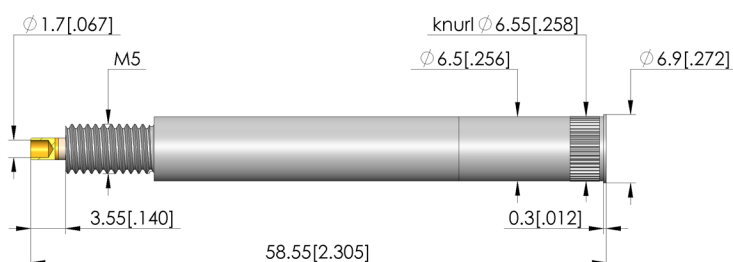

Receptacle

KS-624 M5 M5-RF

Item KS-624M5M5-RF

GO TO PRODUCT

ingun[®]

Partner for Future Technology

1:1

General data

Product group: Receptacles (KS)
 Series: KS-624
 Sub-series: KS-624 M screw-in version
 Type of receptacle connection: Plug / open
 Press ring: No
 Surface area: Silver
 Collar diameter: 6.9 mm [.271 in]
 Collar height: 0.3 mm [.011 in]
 Knurl: Yes
 Vacuum-tight: yes (< 1 ccm / min)
 RoHS-compliant: Yes

Mechanical data

Total length: 58.5 mm [2.3 in]
 Outer diameter: 6.5 mm [.255 in]

Mounting hole

Mounting hole in CEM1: 6.5 – 6.52 mm [.255 – .256 in]
 Mounting hole in FR4: 6.5 – 6.52 mm [.255 – .256 in]

INGUN Prüfmittelbau GmbH