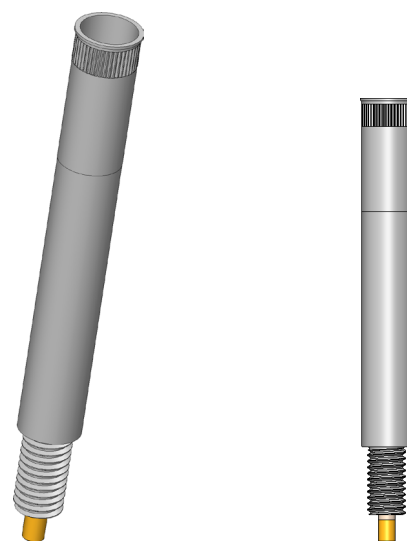

Receptacle

KS-624 M5 M5-RF

Item KS-624M5M5-RF

GO TO PRODUCT

ingun[®]

Partner for Future Technology

1:1

General data

Product group: Receptacles (KS)
 Series: KS-624
 Sub-series: KS-624 M screw-in version
 Type of receptacle connection: Plug / open
 Press ring: No
 Surface area: Silver
 Collar diameter: 6.9 mm [.271 in]
 Collar height: 0.3 mm [.011 in]
 Knurl: Yes
 Vacuum-tight: yes (< 1 ccm / min)
 RoHS-compliant: Yes

Mechanical data

Total length: 58.5 mm [2.3 in]
 Outer diameter: 6.5 mm [.255 in]

Mounting hole

Mounting hole in CEM1: 6.5 – 6.52 mm [.255 – .256 in]
 Mounting hole in FR4: 6.5 – 6.52 mm [.255 – .256 in]

INGUN Prüfmittelbau GmbH