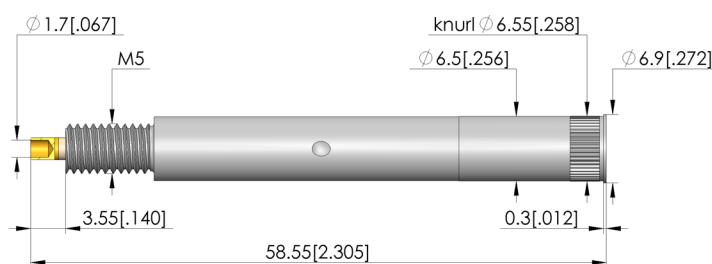

Receptacle

KS-624 M5 M5-RF-S

Item KS-624M5M5-RF-S

GO TO PRODUCT

ingun[®]

Partner for Future Technology

- For all VKF-618 test probes

NEW

General data

Product group:	Receptacles (KS)
Series:	KS-624
Sub-series:	KS-624 M-S screw-in version, non-rotating
Type of receptacle connection:	Plug / open
Press ring:	No
Surface area:	Silver
Collar diameter:	6.9 mm [.271 in]
Collar height:	0.3 mm [.011 in]
Knurl:	Yes
Vacuum-tight:	No
RoHS-compliant:	Yes

Mechanical data

Total length:	58.5 mm [2.3 in]
Outer diameter:	6.5 mm [.255 in]

Mounting hole

Mounting hole in CEM1:	6.5 – 6.52 mm [.255 – .256 in]
Mounting hole in FR4:	6.5 – 6.52 mm [.255 – .256 in]

INGUN Prüfmittelbau GmbH